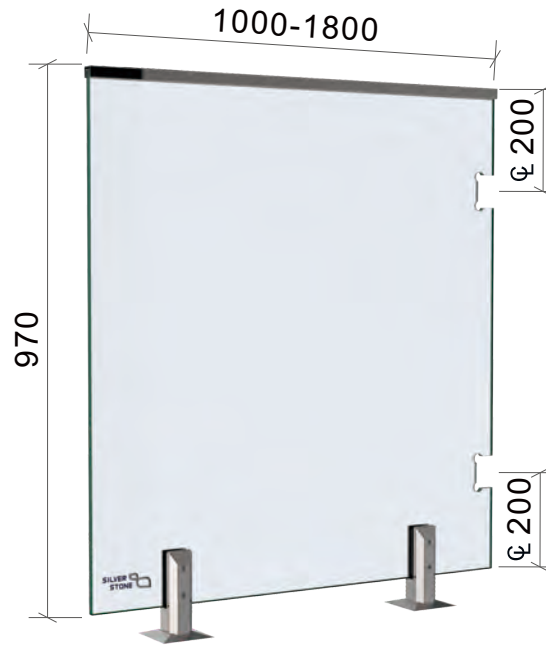

Drawing ID
CHS970

Drawing ID
CHS970PH

Drawing ID
CHS970PG

MATERIAL:
12mm Clear Heat Soaked Glass

CATALOGUE AND DESCRIPTION:

- > Glass Products
- > Balustrade Glass
- > CHS970 Series

NOTES:
This drawing and or specification is the property of Silver Stone Hardware Pty Ltd - and must be returned to them on request. Unauthorised use may result in Legal Action. Its contents must not be made public, nor copied, nor used directly or indirectly in any way.