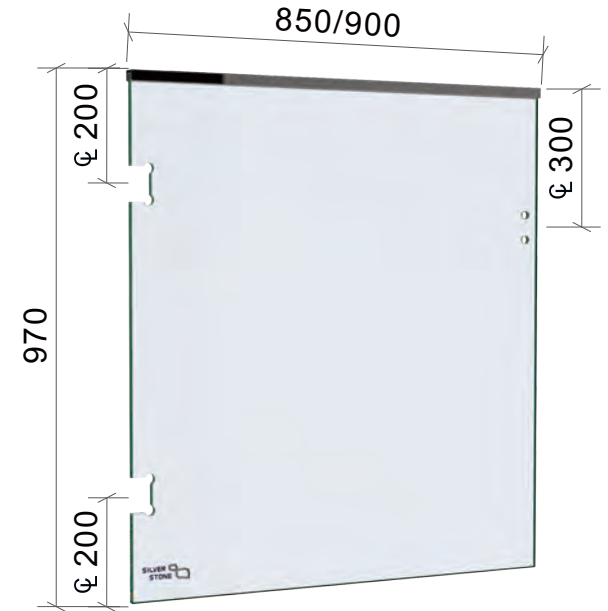

Drawing ID
CHS970

Drawing ID
CHS970PH

Drawing ID
CHS970PG

MATERIAL:
12mm Clear Heat Soaked Glass

CATALOGUE AND DESCRIPTION:

- > Glass Products
- > Balustrade Glass
- > CHS970 Series

NOTES:
This drawing and or specification is the property of Silver Stone Hardware Pty Ltd - and must be returned to them on request. Unauthorised use may result in Legal Action. Its contents must not be made public, nor copied, nor used directly or indirectly in any way.